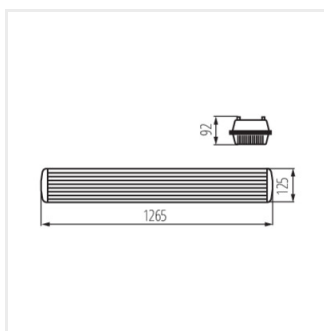

Prachotěsné svítidlo pro LED trubice

MAH PLUS-236/4LED/PC

MAH PLUS-258/4LED/PC

MAH PLUS-136/4LED/PC

MAH PLUS-158/4LED/PC

MAH PLUS-236/4LED/PC

MAH PLUS-258/4LED/PC

MAH PLUS-136/4LED/PC