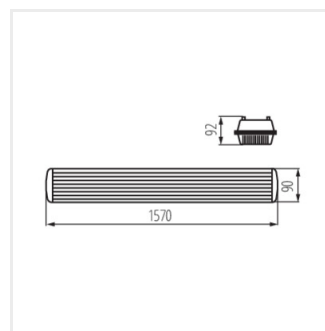

Prachotěsné svítidlo pro LED trubice

MAH PLUS-236/4LED/PC

MAH PLUS-258/4LED/PC

MAH PLUS-136/4LED/PC

MAH PLUS-158/4LED/PC

MAH PLUS-236/4LED/PC

MAH PLUS-258/4LED/PC

MAH PLUS-136/4LED/PC