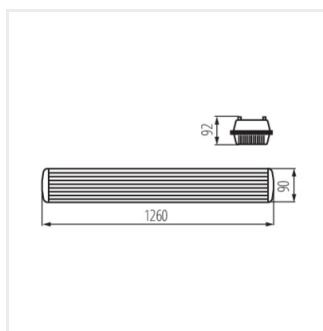

Prachotěsné svítidlo pro LED trubice

MAH PLUS-236/4LED/PC

MAH PLUS-258/4LED/PC

MAH PLUS-136/4LED/PC

MAH PLUS-158/4LED/PC

MAH PLUS-236/4LED/PC

MAH PLUS-258/4LED/PC

MAH PLUS-136/4LED/PC