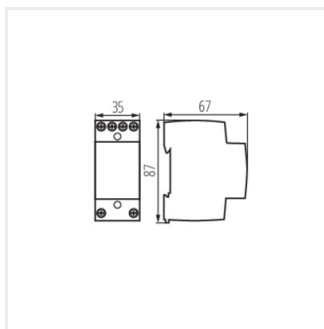

23260 KTF-8-24

Zvonkový transformátor na lištu TH35

PRI [V] 230 AC	SEC [V] 8/12/24V AC	 TH 35				
-------------------	------------------------	--	---	---	---	---

KTF-8-24 23260 230 AC 2

KTF-8-24