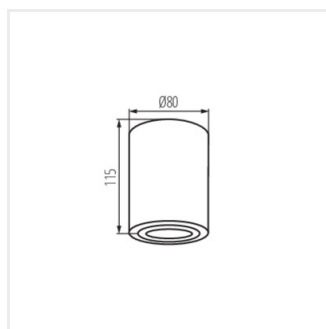

## BORD XS

Stropní bodové svítidlo

BORD XS DLP-50-B

BORD XS DLP-50-W

BORD XS DLP-50