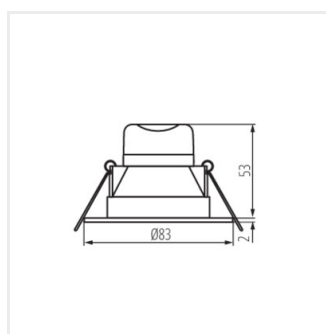

- Materiál korpusu: plast
- Materiál difuzoru: plast

IVIAN LED

Bodové LED svítidlo IP44

IVIAN LED 4,5W W-WW

IVIAN LED 4,5W SN-WW

IVIAN LED 4,5W SN-NW

IVIAN LED 4-5W