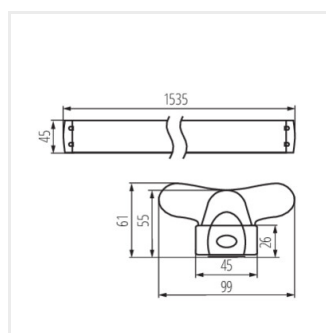

ALDO 4LED

Lineární svítidlo pro LED trubice T8

ALDO 4LED 1X60

ALDO 4LED 1X120

ALDO 4LED 1X150

ALDO 4LED 2X120

ALDO 4LED 2X150