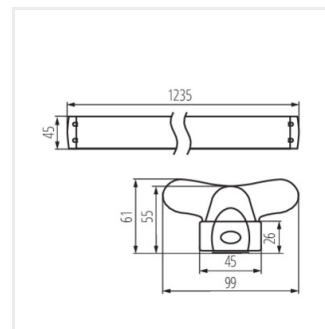

ALDO 4LED

Lineární svítidlo pro LED trubice T8

ALDO 4LED 1X60

ALDO 4LED 1X120

ALDO 4LED 1X150

ALDO 4LED 2X120

ALDO 4LED 2X150