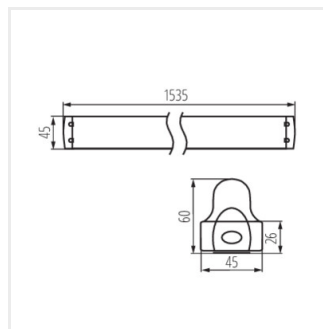

ALDO 4LED

Lineární svítidlo pro LED trubice T8

ALDO 4LED 1X60

ALDO 4LED 1X120

ALDO 4LED 1X150

ALDO 4LED 2X120

ALDO 4LED 2X150