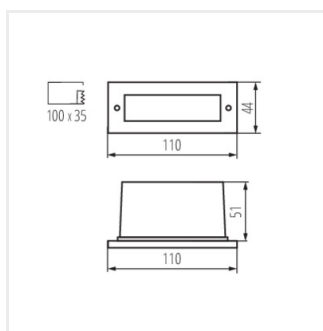

TAXI SMD

Vestavné svítidlo

TAXI SMD L C/M-NW

TAXI SMD P C/M-NW

TAXI SMD L

TAXI SMD P