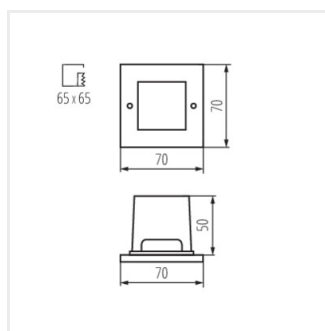

TAXI SMD

Vestavné svítidlo

TAXI SMD L C/M-NW

TAXI SMD P C/M-NW

TAXI SMD L

TAXI SMD P