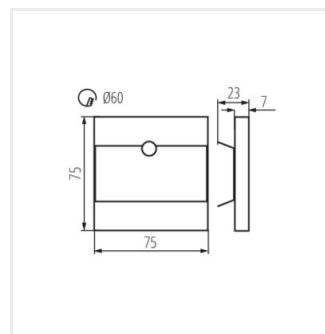

Schodišťové LED svítidlo

TERRA LED PIR B-WW

TERRA LED

TERRA LED AC

TERRA LED P68

TERRA LED PIR B