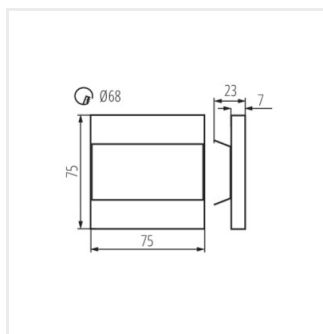

TERRA LED P68