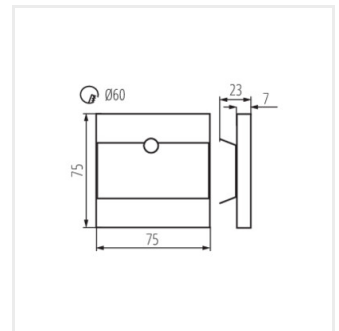

TERRA LED PIR B