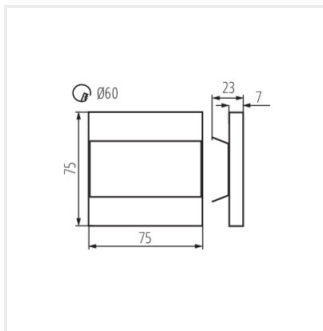

TERRA LED

Schodišťové LED svítidlo

TERRA LED