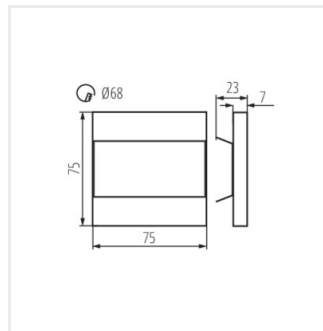

TERRA LED P68