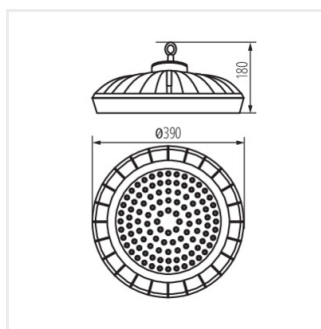

## HB PRO LED HI

Stropní svítidlo LED high bay

HB PRO LED HI 100W-NW

HB PRO LED HI 150W-NW

HB PRO LED HI 200W-NW

HB PRO LED HI 100W-NW

HB PRO LED HI 150W-NW

HB PRO LED HI 200W-NW