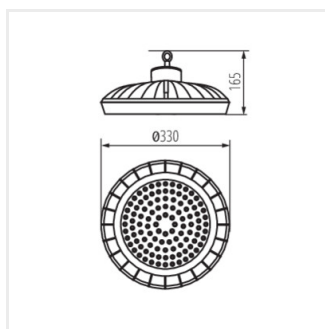

## HB PRO LED HI

Stropní svítidlo LED high bay

HB PRO LED HI 100W-NW

HB PRO LED HI 150W-NW

HB PRO LED HI 200W-NW

HB PRO LED HI 100W-NW

HB PRO LED HI 150W-NW

HB PRO LED HI 200W-NW