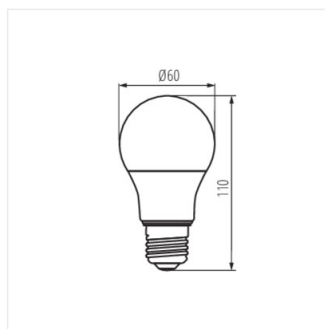

IQ-LED A60 5,5W, IQ-LED A60 9W, IQ-LED A60 10,5W

IQ-LED A60 5,5W, IQ-LED A60 9W, IQ-LED A60 10,5W