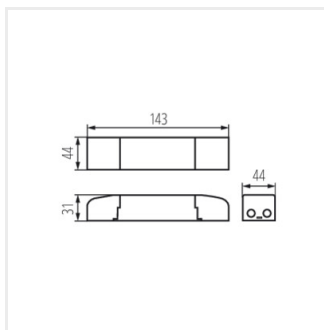

- Materiál: plast

BRAVO DRIVER 36W

BRAVO DRIVER 40W

BRAVO DRIVER 28W

BRAVO DALI SET 45W

BRAVO DRIVER

Napájení LED

BRAVO DALI SET 36W