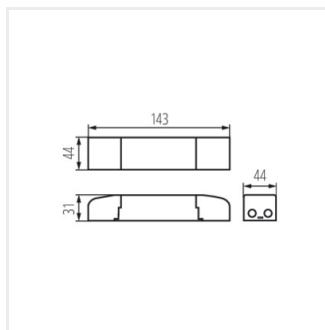

BRAVO DRIVER 40W