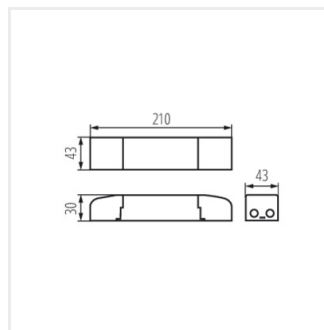

BRAVO DALI SET 45W