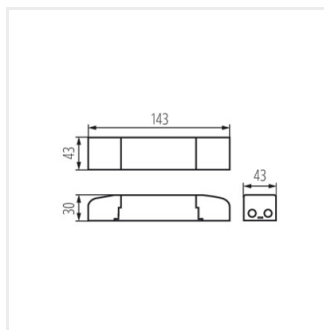

BRAVO DRIVER 28W