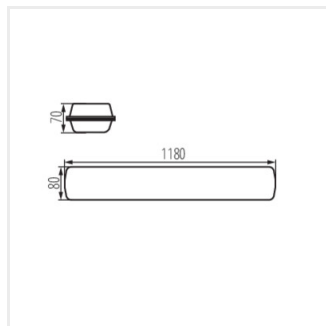

FUTURIO LED DALI 37W 1180mm

Prachotěsné LED svítidlo

FTD1200 37W-840-OPL