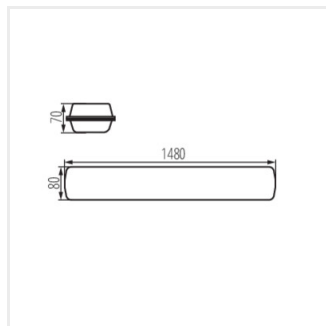

FUTURIO LED 43W 1480mm

Prachotěsné LED svítidlo

FTHT1500 43W-840-OPL