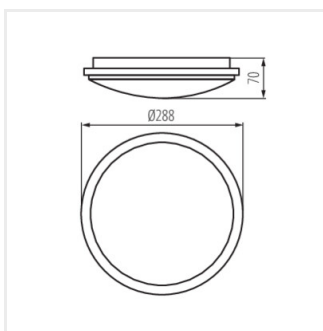

ORTE LED

Stropní LED svítidlo

ORTE LED 18W-O, ORTE
LED 18W-O-SE

ORTE LED 24W

ORTE LED 18W

ORTE LED 24W