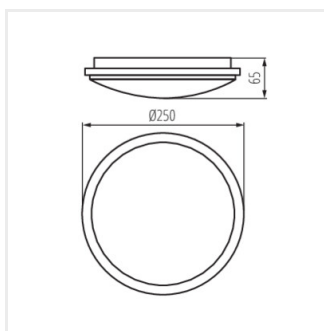

ORTE LED

Stropní LED svítidlo

ORTE LED 18W-O, ORTE
LED 18W-O-SE

ORTE LED 24W

ORTE LED 18W

ORTE LED 24W