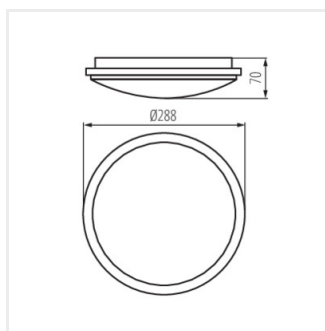

## ORTE LED

Stropní LED svítidlo

ORTE LED 18W-O, ORTE  
LED 18W-O-SE

ORTE LED 24W

ORTE LED 18W

ORTE LED 24W