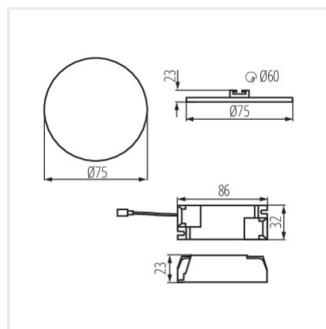

AREL LED

Svítidlo typu downlight

AREL LED DO 6W