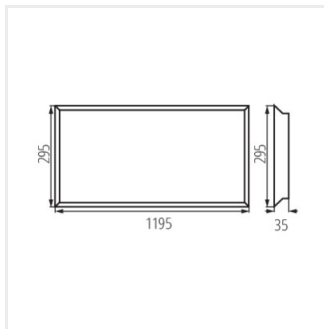

BLINGO BL

Vestavný LED panel

BLINGO 12030

BLINGO T24-28W 6060

		BLINGO LED				
		BLINGO P 38W 6060 NW	BLINGO R 38W 12030 NW	BLINGO R 38W 6060 NW	BLINGO RU 38W 6060 NW	BLINGO TU 48W 6060 NW
ACCESSORIES	index	33180	29823	29822	29824	29825
ADTR-H 6060 B	29845	✓		✓	✓	
ADTR-H 6060 SR	29844	✓		✓	✓	
ADTR-H 6060 W	29843	✓		✓	✓	
ADTR-H 12030 B	33391		✓			
ADTR-H 12030 SR	33392		✓			
ADTR-H 12030 W	33390		✓			
ADTR-H 76MM 6060 B (on individual order only)	33396					✓
ADTR-H 76MM 6060 SR (on individual order only)	33397					✓
ADTR-H 76MM 6060 W (on individual order only)	33398					✓
CLIPS BLINGO RT	29826	✓	✓	✓	✓	✓
SPN BRAVO S/P 60-62	28504	✓	✓	✓	✓	✓