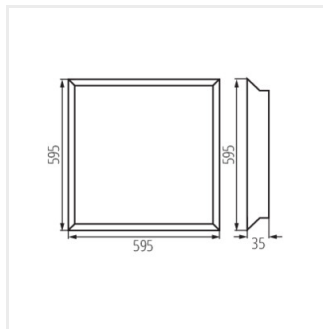

BLINGO BL

Vestavný LED panel

BLINGO 12030

BLINGO T24-28W 6060

		BLINGO LED				
		BLINGO P 38W 6060 NW	BLINGO R 38W 12030 NW	BLINGO R 38W 6060 NW	BLINGO RU 38W 6060 NW	BLINGO TU 48W 6060 NW
ACCESSORIES	index	33180	29823	29822	29824	29825
ADTR-H 6060 B	29845	✓		✓	✓	
ADTR-H 6060 SR	29844	✓		✓	✓	
ADTR-H 6060 W	29843	✓		✓	✓	
ADTR-H 12030 B	33391		✓			
ADTR-H 12030 SR	33392		✓			
ADTR-H 12030 W	33390		✓			
ADTR-H 76MM 6060 B (on individual order only)	33396					✓
ADTR-H 76MM 6060 SR (on individual order only)	33397					✓
ADTR-H 76MM 6060 W (on individual order only)	33398					✓
CLIPS BLINGO RT	29826	✓	✓	✓	✓	✓
SPN BRAVO S/P 60-62	28504	✓	✓	✓	✓	✓