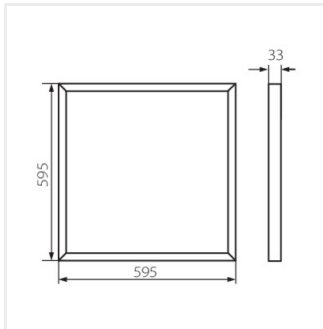

BAREV 2X36W

Vestavný LED panel

BAREV 2X36W3600 60NW