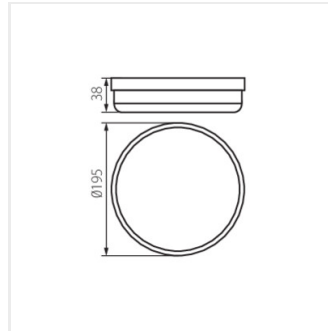

TOLU C LED 12W-NW-B

TOLU O LED 18W-NW-B

TOLU C LED 6W-NW-W

TOLU C LED 12W-NW-W

TOLU LED

Průmyslové svítidlo

TOLU O LED 9W-NW-W

TOLU O LED 18W-NW-W