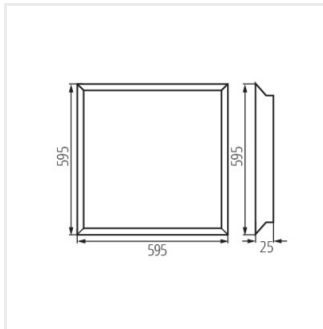

BLINGO LED

Vestavný LED panel

BLINGO R 36W 6060 NW