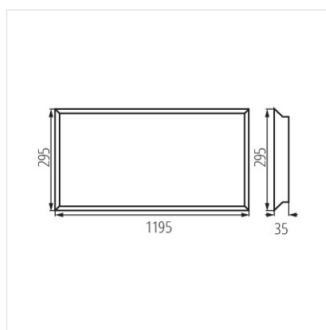

BLINGO 12030