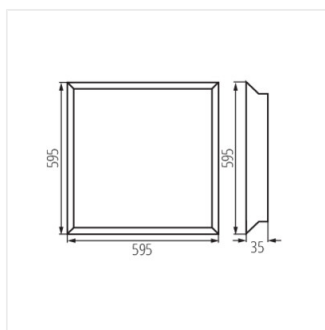

BLINGO 6060