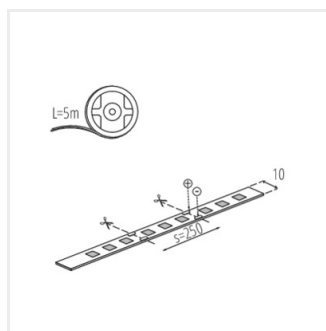

L48 9W/M 24 IP00-RGBW