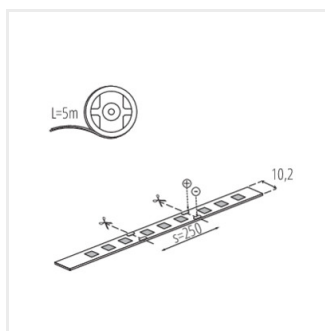

LED STRIP L48 RGBW

LED pásek

24V

L48 9W/M 24 IP00-RGBW

IP

L48 9W/M 24 IP00-RGBW	33318	0,5m = 2,3 (W)	0,5m = 240 (W)	1m = max 600 (RGBW)	00	5000	F
L48 9W/M 24 IP65-RGBW	33319	0,5m = 2,3 (W)	0,5m = 230 (W)	1m = max 550 (RGBW)	65	5000	F

LED STRIP L48 RGBW

LED pásek

L48 9W/M 24 IP00-RGBW

L48 9W/M 24 IP65-RGBW

L48 9W/M 24 IP00-RGBW

L48 9W/M 24 IP65-RGBW