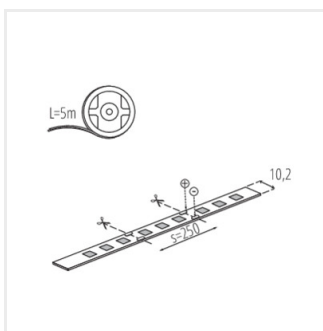

L48 9W/M 24 IP65-RGBW