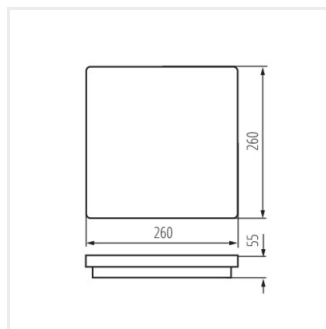

BENO 24W NW-O-SE GR

BENO 24W NW-L-SE W

BENO 24W NW-L-SE GR

BENO LED

Stropní LED svítidlo

BENO 24W O

BENO 24W L