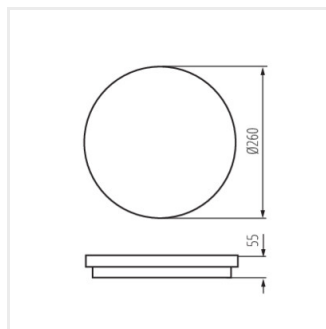

BENO 24W NW-O-SE GR

BENO 24W NW-L-SE W

BENO 24W NW-L-SE GR

BENO LED

Stropní LED svítidlo

BENO 24W O

BENO 24W L