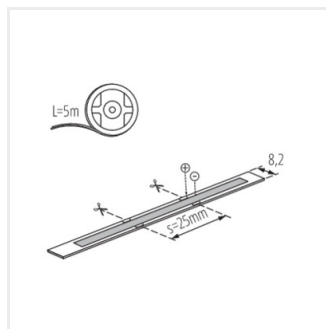

LED STRIP LCOB 12V

LED pásek

LCOB 8W-M 12 IP65