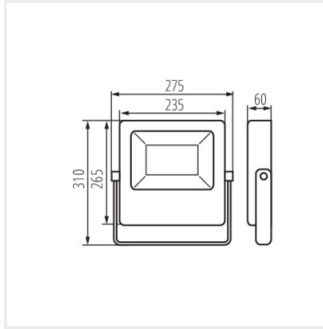

FL AGOR LED

LED reflektor

FL AGOR LED 100W NW