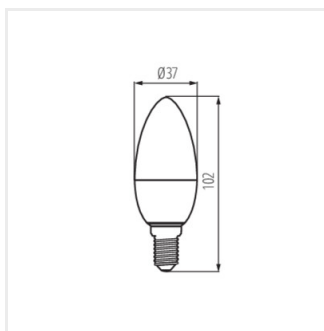

iQ LED

Kanlux

IQ-LED C37

Světelný zdroj LED

IQ-LED C37E14 4,2W