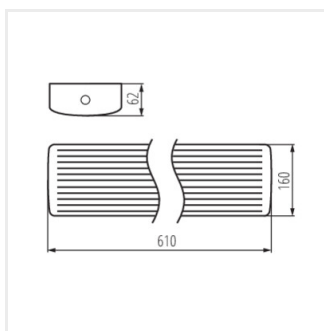

MEBA LED 12-20W NW/WW

Model	Power [W]	Length [mm]	Light Output [lm]	Beam Angle [°]	Color Rendering [Ra]	Temperature [K]	Material
MEBA LED 12-20W NW/WW	33890	12/20	1350(WW) 1500(NW) / 2200(WW) 2300(NW)	3000/4000	120	3000/4000	bílá
MEBA LED 22-40W NW/WW	33891	22/40	2500(WW) 2700(NW) / 4200(WW) 4400(NW)	3000/4000	120	3000/4000	bílá

- Materiál korpusu: ocel
- Materiál difuzoru: PC

MEBA LED

Lineární LED svítidlo

MEBA LED 12-20W NW/WW

MEBA LED 22-40W NW/WW

MEBA LED 12-20W NW/WW

MEBA LED 22-40W NW/WW