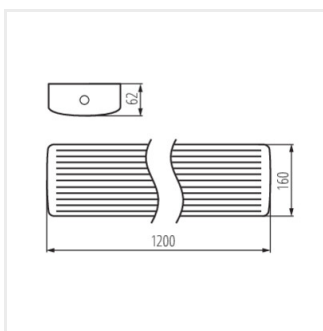

MEBA LED 12-20W NW/WW

Model	Power [W]	Length [mm]	Light Output [lm]	Beam Angle [°]	Color Rendering [Ra]	Temperature [K]	Material
MEBA LED 12-20W NW/WW	33890	12/20	1350(WW) 1500(NW) / 2200(WW) 2300(NW)	3000/4000	120	3000/4000	bílá
MEBA LED 22-40W NW/WW	33891	22/40	2500(WW) 2700(NW) / 4200(WW) 4400(NW)	3000/4000	120	3000/4000	bílá

- Materiál korpusu: ocel
- Materiál difuzoru: PC

MEBA LED

Lineární LED svítidlo

MEBA LED 12-20W NW/WW

MEBA LED 22-40W NW/WW

MEBA LED 12-20W NW/WW

MEBA LED 22-40W NW/WW