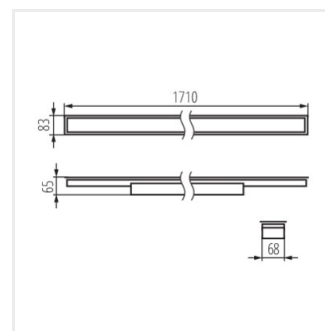

AL-LH-NW-MAT-W-PT

AL-LH-NW-MPR-B-PT

AL-LH-NW-MPR-S-PT

AL-LH-NW-MPR-W-PT

AL-LH-WW-MAT-B-PT

AL-LH-WW-MAT-S-PT

AL-LH-PT

Lineární LED svítidlo

AL-LH-WW-MAT-W-PT

AL-LH-WW-MPR-B-PT

AL-LH-WW-MPR-S-PT

AL-LH-WW-MPR-W-PT

AL-LH-NW-MAT-B-PT

AL-LH-NW-MAT-S-PT

AL-LH-NW-MAT-W-PT

AL-LH-NW-MPR-B-PT

AL-LH-NW-MPR-S-PT

AL-LH-NW-MPR-W-PT

AL-LH-WW-MAT-B-PT

AL-LH-WW-MAT-S-PT

AL-LH-WW-MAT-W-PT

AL-LH-WW-MPR-B-PT

AL-LH-WW-MPR-S-PT

AL-LH-WW-MPR-W-PT