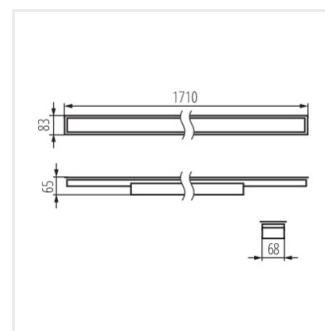

AL-LL-NW-MAT-W-PT

AL-LL-NW-MPR-B-PT

AL-LL-NW-MPR-S-PT

AL-LL-NW-MPR-W-PT

AL-LL-WW-MAT-B-PT

AL-LL-WW-MAT-S-PT

AL-LL-PT

Lineární LED svítidlo

AL-LL-WW-MAT-W-PT

AL-LL-WW-MPR-B-PT

AL-LL-WW-MPR-S-PT

AL-LL-WW-MPR-W-PT

AL-LL-NW-MAT-B-PT

AL-LL-NW-MAT-S-PT

AL-LL-NW-MAT-W-PT

AL-LL-NW-MPR-B-PT

AL-LL-NW-MPR-S-PT

AL-LL-NW-MPR-W-PT

AL-LL-WW-MAT-B-PT

AL-LL-WW-MAT-S-PT

AL-LL-WW-MAT-W-PT

AL-LL-WW-MPR-B-PT

AL-LL-WW-MPR-S-PT

AL-LL-WW-MPR-W-PT