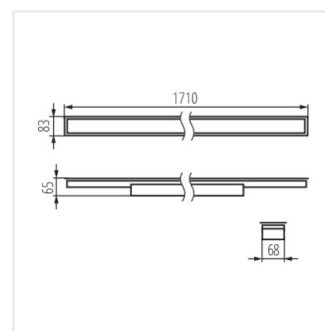

AL-LL-NW-MAT-W-PT

AL-LL-NW-MPR-B-PT

AL-LL-NW-MPR-S-PT

AL-LL-NW-MPR-W-PT

AL-LL-WW-MAT-B-PT

AL-LL-WW-MAT-S-PT

AL-LL-PT

Lineární LED svítidlo

AL-LL-WW-MAT-W-PT

AL-LL-WW-MPR-B-PT

AL-LL-WW-MPR-S-PT

AL-LL-WW-MPR-W-PT

AL-LL-NW-MAT-B-PT

AL-LL-NW-MAT-S-PT

AL-LL-NW-MAT-W-PT

AL-LL-NW-MPR-B-PT

AL-LL-NW-MPR-S-PT

AL-LL-NW-MPR-W-PT

AL-LL-WW-MAT-B-PT

AL-LL-WW-MAT-S-PT

AL-LL-WW-MAT-W-PT

AL-LL-WW-MPR-B-PT

AL-LL-WW-MPR-S-PT

AL-LL-WW-MPR-W-PT