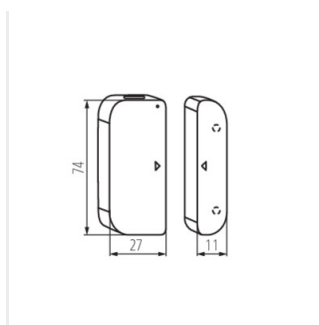

# KANLUX SMART

---

S SENSOR PIR INT 10M

S SENSOR W INT

S SENSOR ON/OFF INT