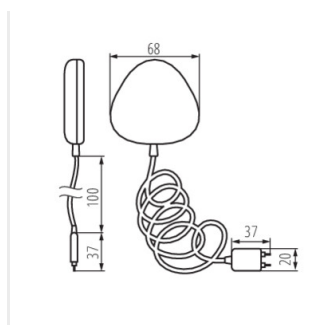

S SENSOR W INT