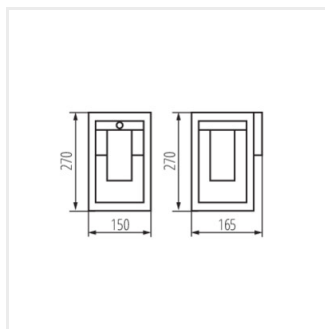

VIMO EL 27 SE