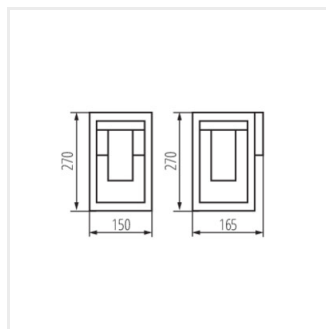

VIMO

Zahradní svítidlo s vyměnitelným zdrojem světla

VIMO EL 27