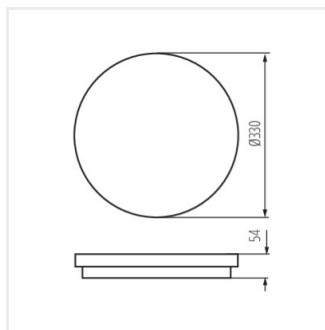

- Materiál korpusu: PC
- Materiál difuzoru: PC

STIVI LED

Stropní LED svítidlo

STIVI LED 24W-NW-O

STIVI LED 24W-NW-O-SE

STIVI LED 36W-NW-O

STIVI LED 36W-NW-O-SE

STIVI LED 24W