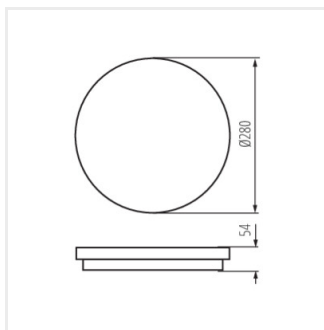

- Materiál korpusu: PC
- Materiál difuzoru: PC

STIVI LED

Stropní LED svítidlo

STIVI LED 24W-NW-O

STIVI LED 24W-NW-O-SE

STIVI LED 36W-NW-O

STIVI LED 36W-NW-O-SE

STIVI LED 24W