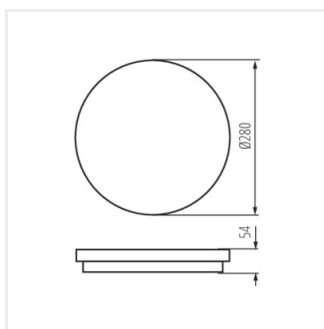

- Materiál korpusu: PC
- Materiál difuzoru: PC

STIVI LED

Stropní LED svítidlo

STIVI LED 24W-NW-O

STIVI LED 24W-NW-O-SE

STIVI LED 36W-NW-O

STIVI LED 36W-NW-O-SE

STIVI LED 24W