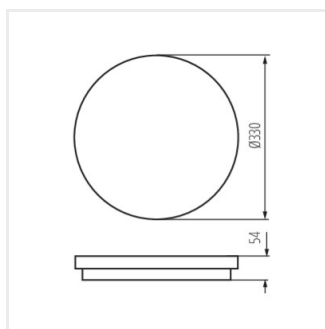

- Materiál korpusu: PC
- Materiál difuzoru: PC

STIVI LED

Stropní LED svítidlo

STIVI LED 24W-NW-O

STIVI LED 24W-NW-O-SE

STIVI LED 36W-NW-O

STIVI LED 36W-NW-O-SE

STIVI LED 24W