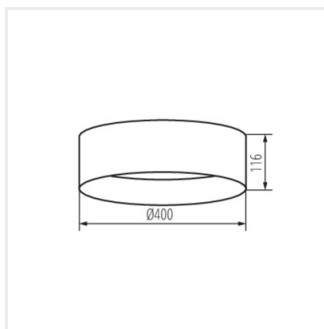

RIFA LED 17,5W W/W

RIFA LED 17,5W B/W

RIFA LED 17,5W B/G

RIFA LED 17,5W GR/G

RIFA LED 17,5W N1

RIFA LED 17,5W N2

RIFA LED

Stropní LED svítidlo