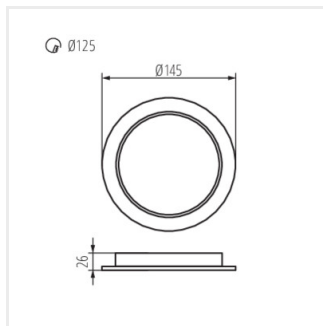

TAVO LED DO 12W-NW