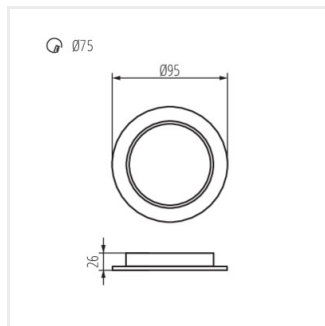

TAVO LED DL 5W-NW

TAVO LED DL 9W-NW

TAVO LED DL 12W-NW

TAVO LED DL 18W-NW

TAVO LED DL 24W-NW

TAVO LED

Svítidlo typu downlight

TAVO LED DO 5W-NW