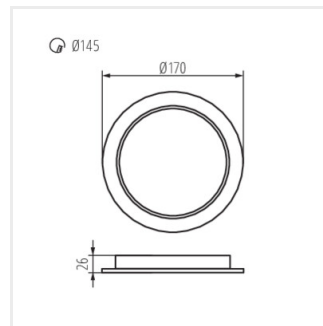

TAVO LED DO 18W-NW