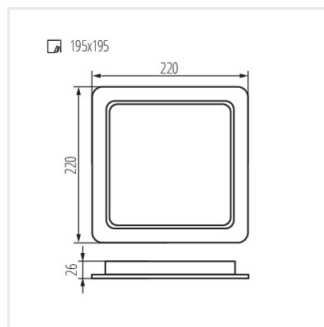

TAVO LED DO 9W-NW

TAVO LED DO 12W-NW

TAVO LED DO 18W-NW

TAVO LED DO 24W-NW

TAVO LED DL 5W-NW

TAVO LED DL 9W-NW

TAVO LED DL 12W-NW

TAVO LED DL 18W-NW