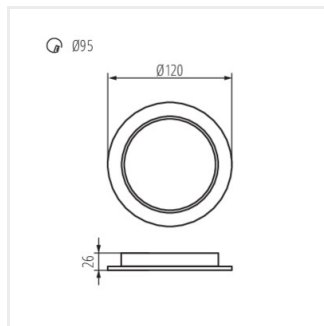

TAVO LED DL 5W-NW

TAVO LED DL 9W-NW

TAVO LED DL 12W-NW

TAVO LED DL 18W-NW

TAVO LED DL 24W-NW

TAVO LED

Svítidlo typu downlight

TAVO LED DO 5W-NW