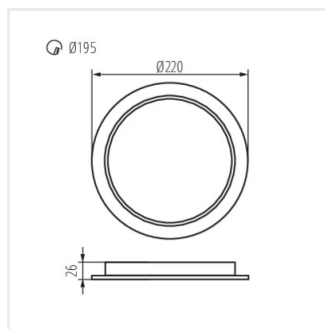

TAVO LED DO 24W-NW