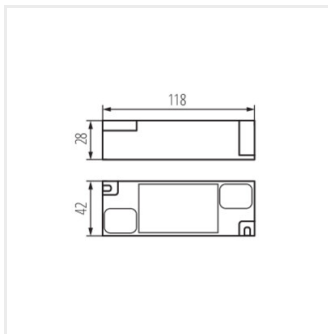

BLINGO DRVM24W ON-OFF

BLINGO DRVM34W ON-OFF

BLINGO DRVM42W ON-OFF

BLINGO DRV42W DALI BK

BLINGO DRV40W1-10V BK

BLINGO DRV 32W ON-OFF

BLINGO DRV 40W ON-OFF

BLINGO DRVM24W ON-OFF