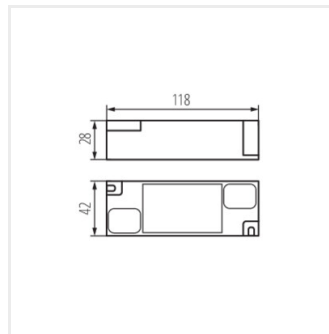

BLINGO DRVM24W ON-OFF

BLINGO DRVM34W ON-OFF

BLINGO DRVM42W ON-OFF

BLINGO DRV42W DALI BK

BLINGO DRV40W1-10V BK

BLINGO DRV 32W ON-OFF

BLINGO DRV 40W ON-OFF

BLINGO DRVM24W ON-OFF