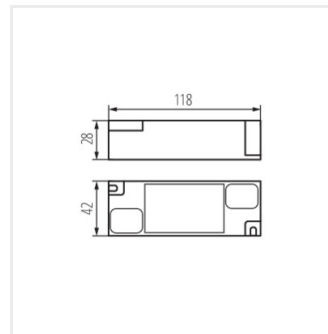

BLINGO DRVM42W ON-OFF