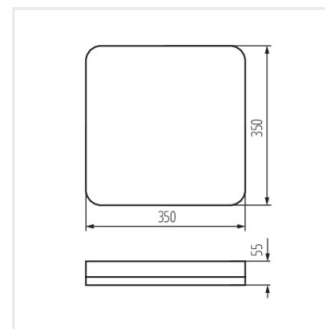

### Stropní LED svítidlo

I PER LED 10W-NW-L

I PER LED 19W-NW-L

I PER LED 26W-NW-L

I PER LED 35W-NW-L