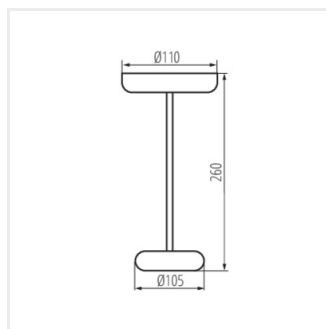

- Materiál korpusu: plast, kov
- Materiál difuzoru: plast

FLUXY LED IP44

Stolní LED lampa

FLUXY LED IP44 W

FLUXY LED IP44 B

FLUXY LED IP44 BL

FLUXY LED IP44 GN

FLUXY LED IP44 Y