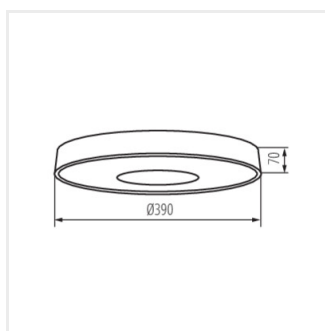

## VAND LED

Stropní LED svítidlo

VAND LED 17,5W NW W

VAND LED 17,5W NW B

VAND LED 17,5W NW W

VAND LED 17,5W NW B