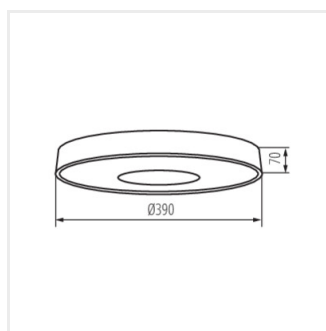

## VAND LED

Stropní LED svítidlo

VAND LED 17,5W NW W

VAND LED 17,5W NW B

VAND LED 17,5W NW W

VAND LED 17,5W NW B