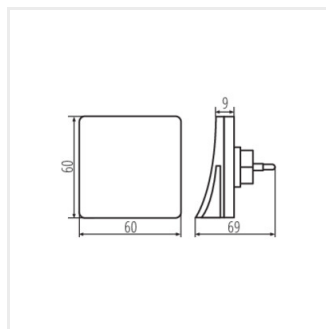

37393 HOFI LED WW W

Zásuvková LED lampička

HOFI LED WW W