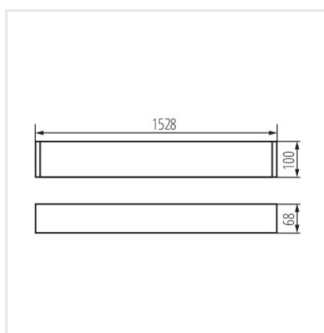

AMPLINE 4LED

Lineární svítidlo pro LED trubice T8

AMPLINE 4LED 1-150-W

AMPLINE 4LED 2-150-W

AMPLINE 4LED ENDCAP-W

AMPLINE 4LED FIX-W

AMPLINE 4LED

AMPLINE 4LED ENDCAP-W