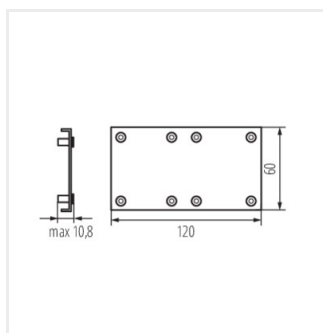

AMPLINE 4LED

Lineární svítidlo pro LED trubice T8

AMPLINE 4LED 1-150-W

AMPLINE 4LED 2-150-W

AMPLINE 4LED ENDCAP-W

AMPLINE 4LED FIX-W

AMPLINE 4LED

AMPLINE 4LED ENDCAP-W