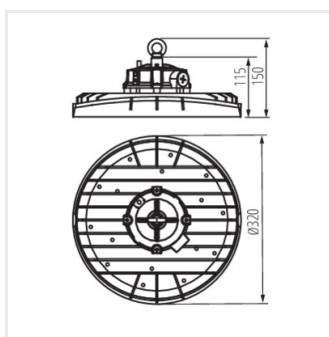

 220-240 AC	 50	 90	 ≥50000	 50000	 ≤ 6x MacAdam	 70
 SMD		IP 65		 -20÷40	IK 08	
 lm						

HB PRIME B 200W NW | **45810** | 200 / 160 / 120 | 40000 | 41400 | 4000 | černá

HB PRIME B 200W NW