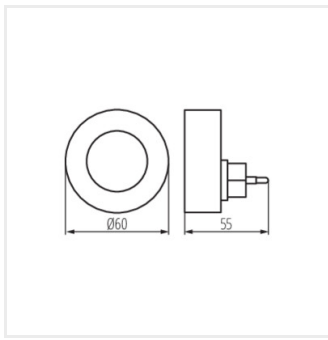

# Kanlux RIBI LED

RIBI LED WW W

RIBI LED WW W	46380	
RIBI LED WW B	46381	

RIBI LED WW W

RIBI LED WW B

RIBI LED WW W

RIBI LED WW B

Dokument vytvořen: 25.04.2026, 06:00