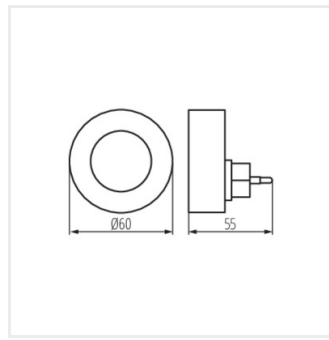

# Kanlux RIBI LED

RIBI LED WW W

RIBI LED WW W	46380	
RIBI LED WW B	46381	

RIBI LED WW W

RIBI LED WW B

RIBI LED WW W

RIBI LED WW B

Dokument vytvořen: 25.04.2026, 06:00