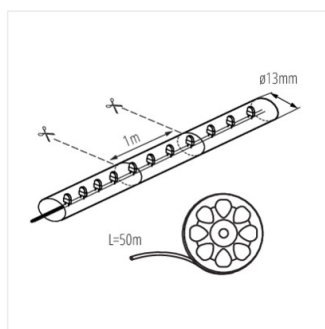

- délka hadice 50m
- možnost dělení LED pásku na segmenty (1m = 36 x LED)
- pro správnou činnost je potřebný napájecí set GIVRO PR SET dostupný v nabídce Kanluxu

GIVRO LED

Světelný had

GIVRO LED-CW 50M

GIVRO LED-BL 50M

GIVRO LED-RE 50M

GIVRO LED-GN 50M

GIVRO LED-Y 50M

GIVRO LED-WW 50M

GIVRO LED 50M

GIVRO LED

Světelný had

PŘÍSLUŠENSTVÍ: