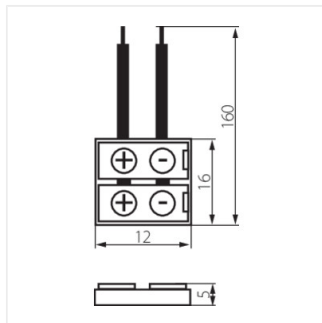

CONNECTOR 8-CP