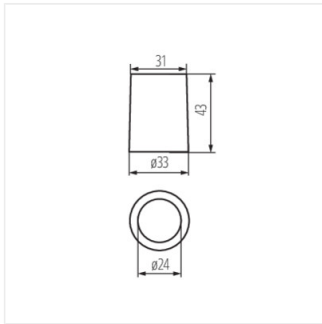

HLDR-E14

Light source fitting

HLDR-E14