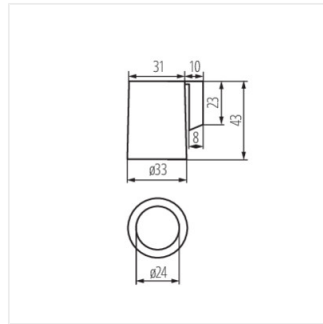

HLDR-E14-F