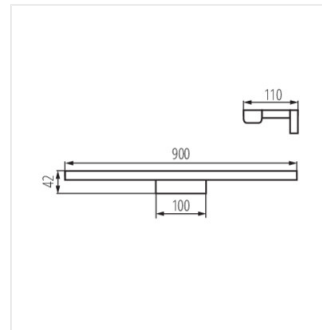

### LED-Wandleuchte

ASTEN IP44 15W-NW-W

ASTEN LED IP44 8W

ASTEN LED IP44 12W

ASTEN LED IP44 15W