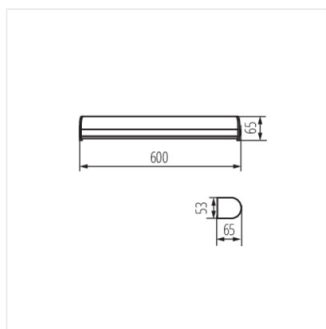

ROLSO LED IP44 15W-NW

ROLSO LED IP44 15W-NW