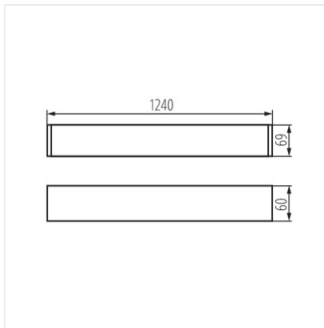

## ALIN 4LED 1240mm NT

Langfeldleuchte T8/LED

AL 4LED 120-MPR-SR-NT

AL 4LED 120-MPR-B-NT

ALIN 4LED 1X120-W-NT

ALIN 4LED 1X120-SR-NT

ALIN 4LED 1X120-B-NT

AL 4LED 120-MPR-W-NT