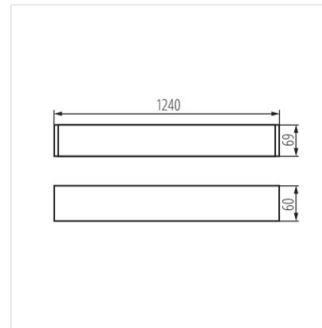

## ALIN 4LED 1240mm NT

Langfeldleuchte T8/LED

AL 4LED 120-MPR-SR-NT

AL 4LED 120-MPR-B-NT

ALIN 4LED 1X120-W-NT

ALIN 4LED 1X120-SR-NT

ALIN 4LED 1X120-B-NT

AL 4LED 120-MPR-W-NT