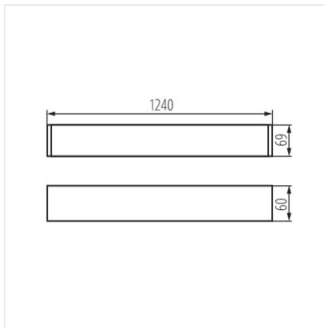

## ALIN 4LED 1240mm NT

Langfeldleuchte T8/LED

AL 4LED 120-MPR-SR-NT

AL 4LED 120-MPR-B-NT

ALIN 4LED 1X120-W-NT

ALIN 4LED 1X120-SR-NT

ALIN 4LED 1X120-B-NT

AL 4LED 120-MPR-W-NT